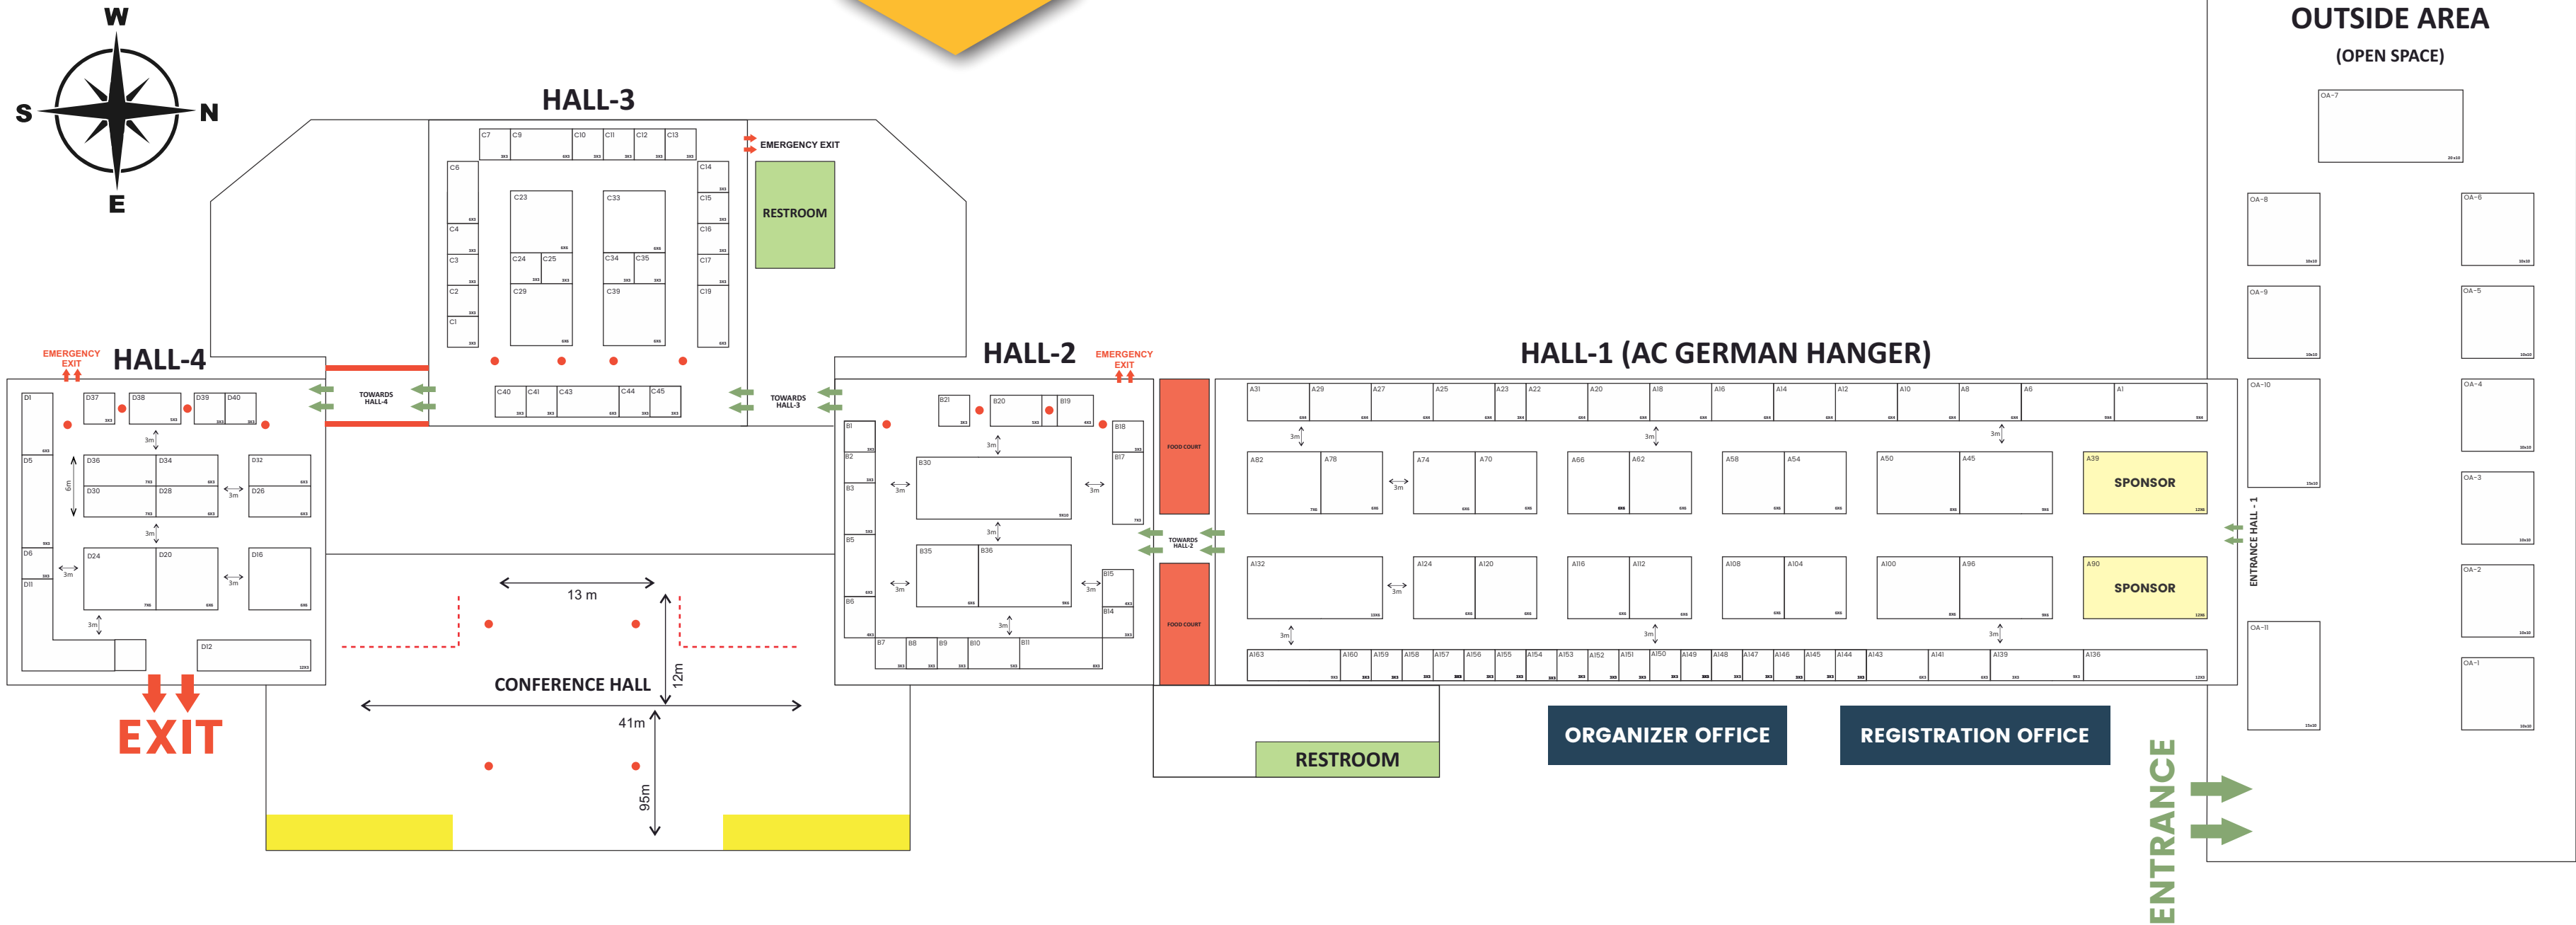

FLOOR PLAN

29th SEPTEMBER – 2nd OCTOBER 2023

MANIRAM DEWAN TRADE CENTRE, GUWAHATI, INDIA

2nd Edition

NORTH-EAST
BUILD

NORTH-EAST
WOOD

- SHELL SCHEME
- BARE SCHEME

EX PLORE
PERIENCE
PAND

INDUSTRY PARTNER

SUPPORTED BY

ORGANIZED BY

NOTE: THE ORGANIZERS RESERVES THE RIGHT TO MODIFY THE FLOORPLAN PRIOR TO THE EXHIBITION